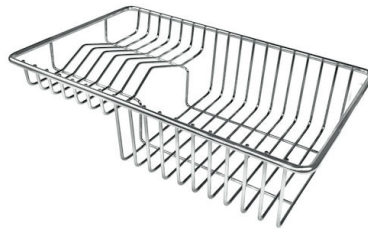

---

**Small radius** Bowls with squared shapes with a modern design and an increased capacity, for a minimal aesthetics connected with an extreme practicality.

---

## OPTIONAL ACCESSORIES

**Cestello inox**  
8612 000

**HPDE Chopping board**  
8657 001

**HPDE Twin chopping board**  
8644 101

**Stainless steel plate rack**  
8100 154

**Stainless steel plate rack**  
8100 303  
\* only in combination with the accessory  
8644 101

**White basket**  
8612 100

**White bowl**  
8153 100

**Graters kit with ring-holder and  
food collection tray**  
8159 101  
\* only in combination with the accessory  
8644 101

**Stainless steel perforated tray**  
8151 000  
\* only in combination with the accessory  
8644 101